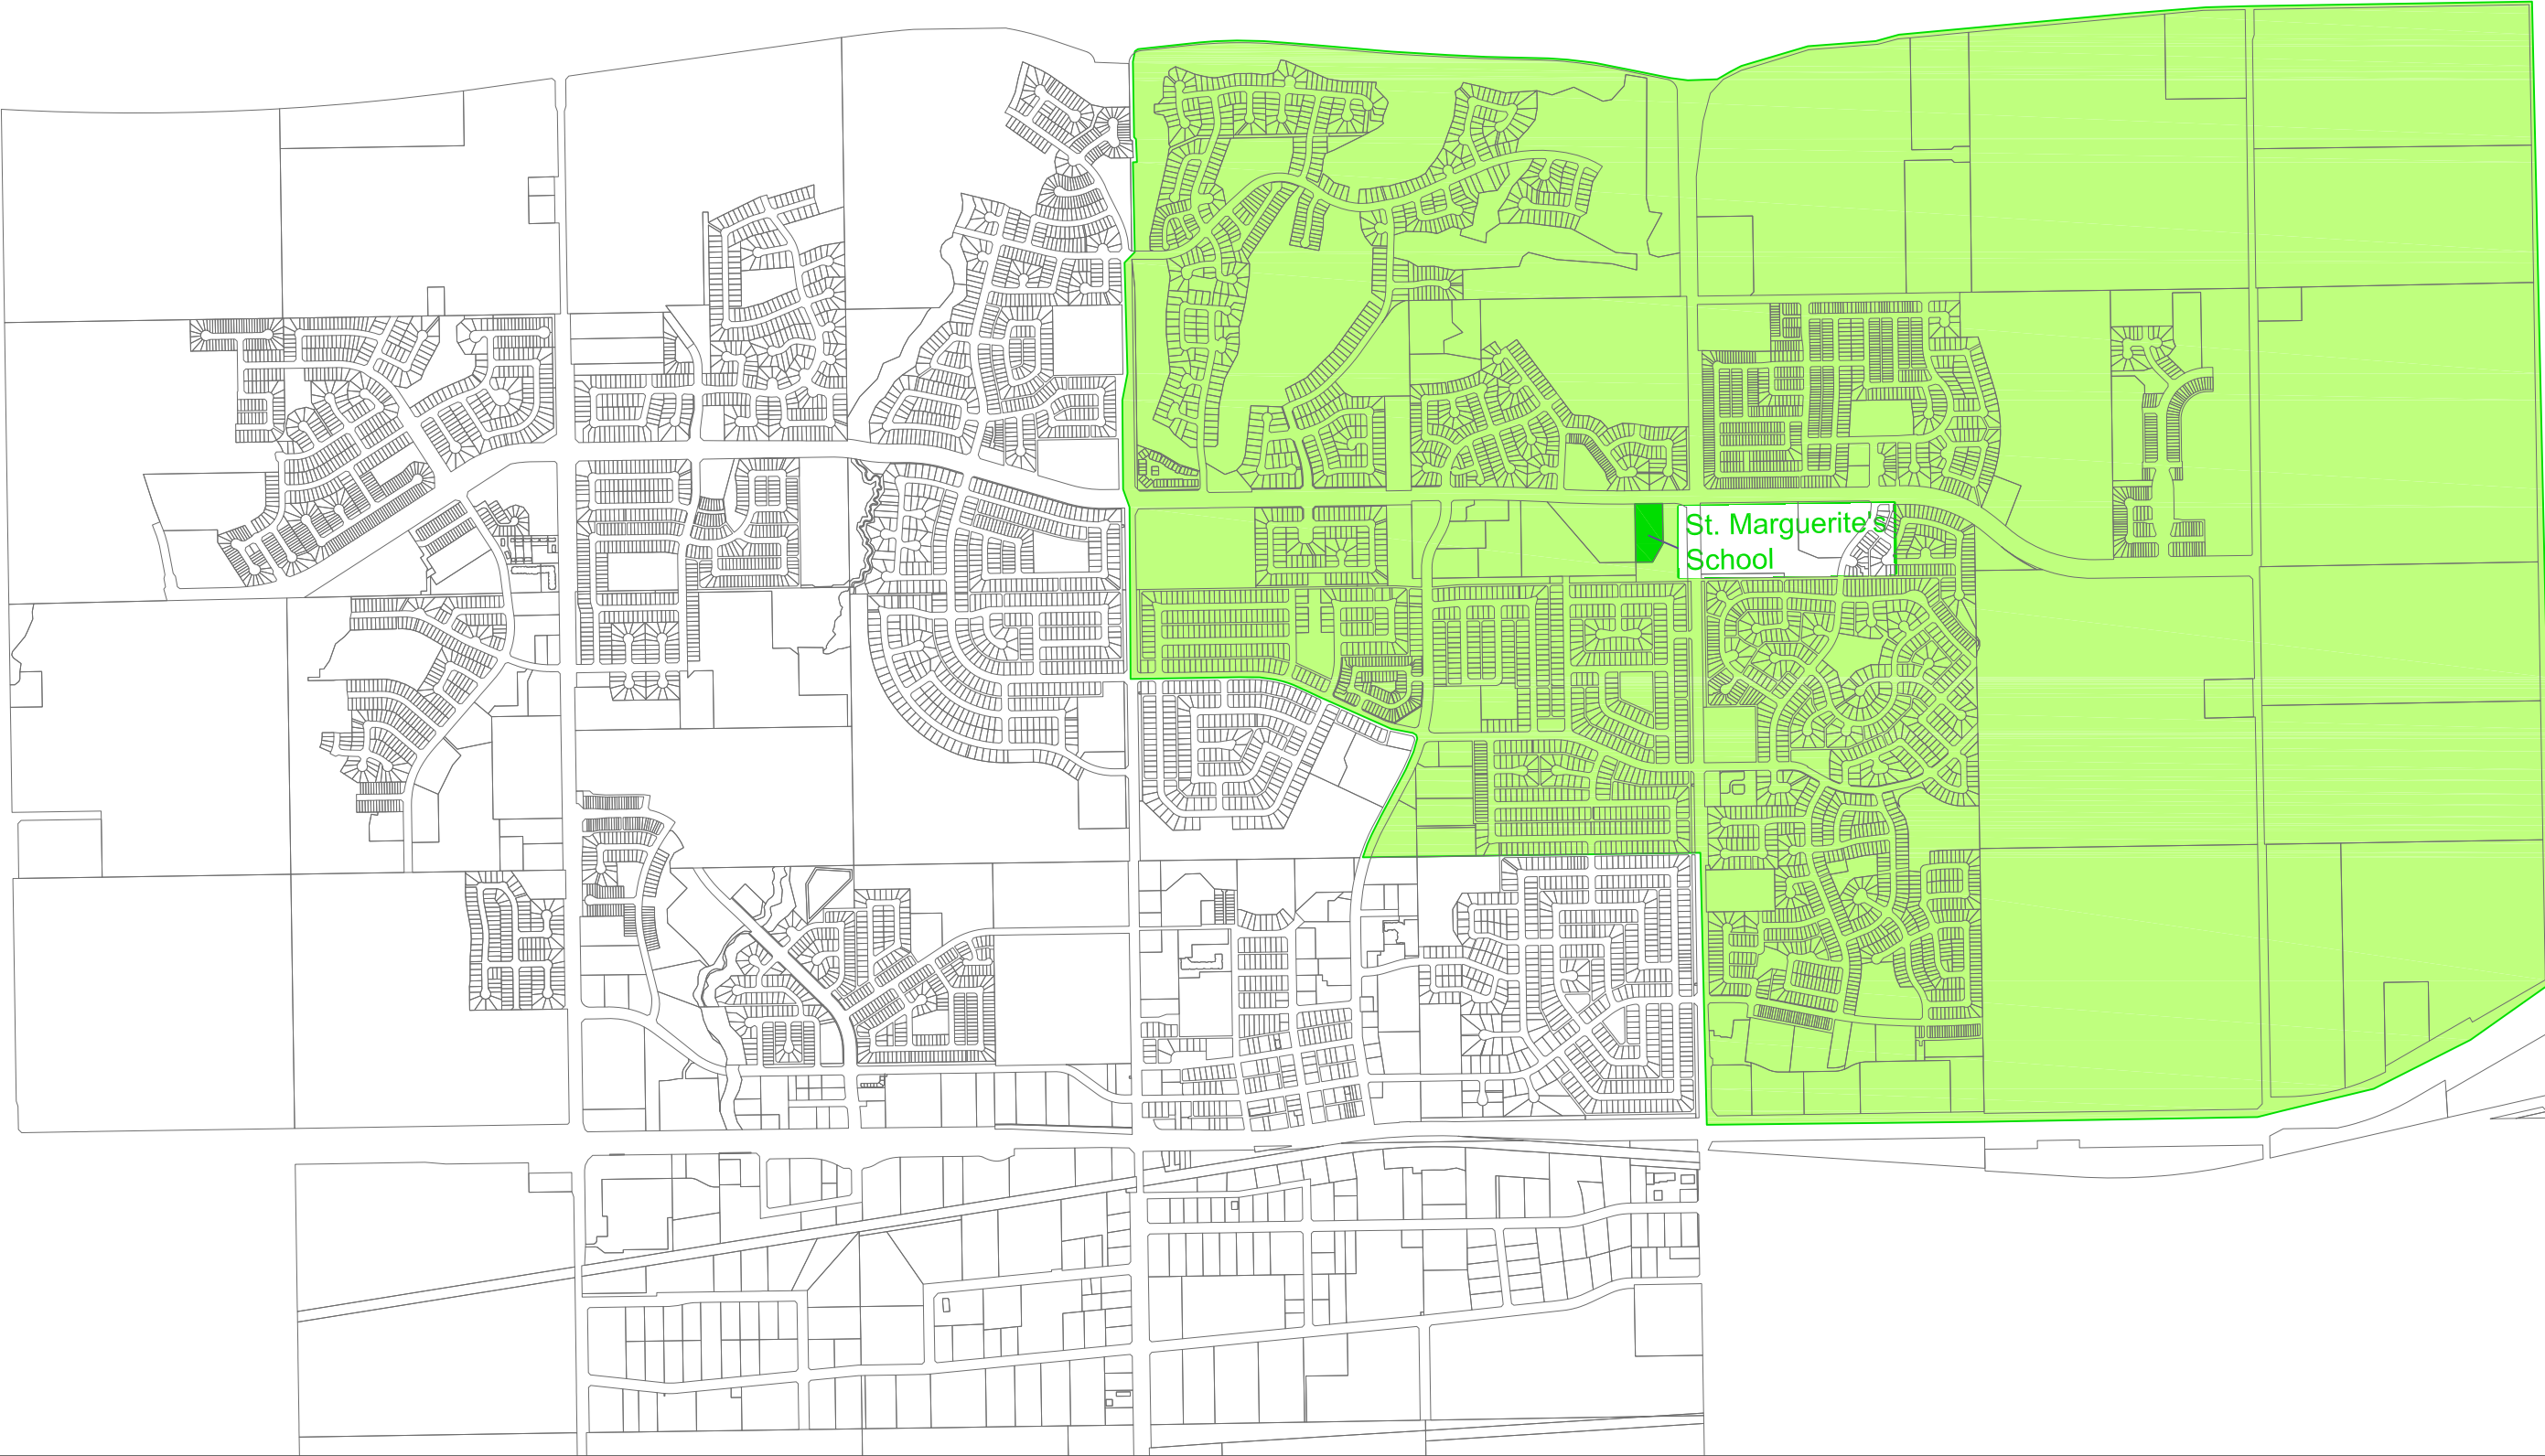

EVERGREEN CATHOLIC REGIONAL DIVISION - ST. MARGUERITES BOUNDARY MAP

UPDATED JANUARY 2012

MAP SCALE 1:20000

LEGEND

-  School Boundary
-  School