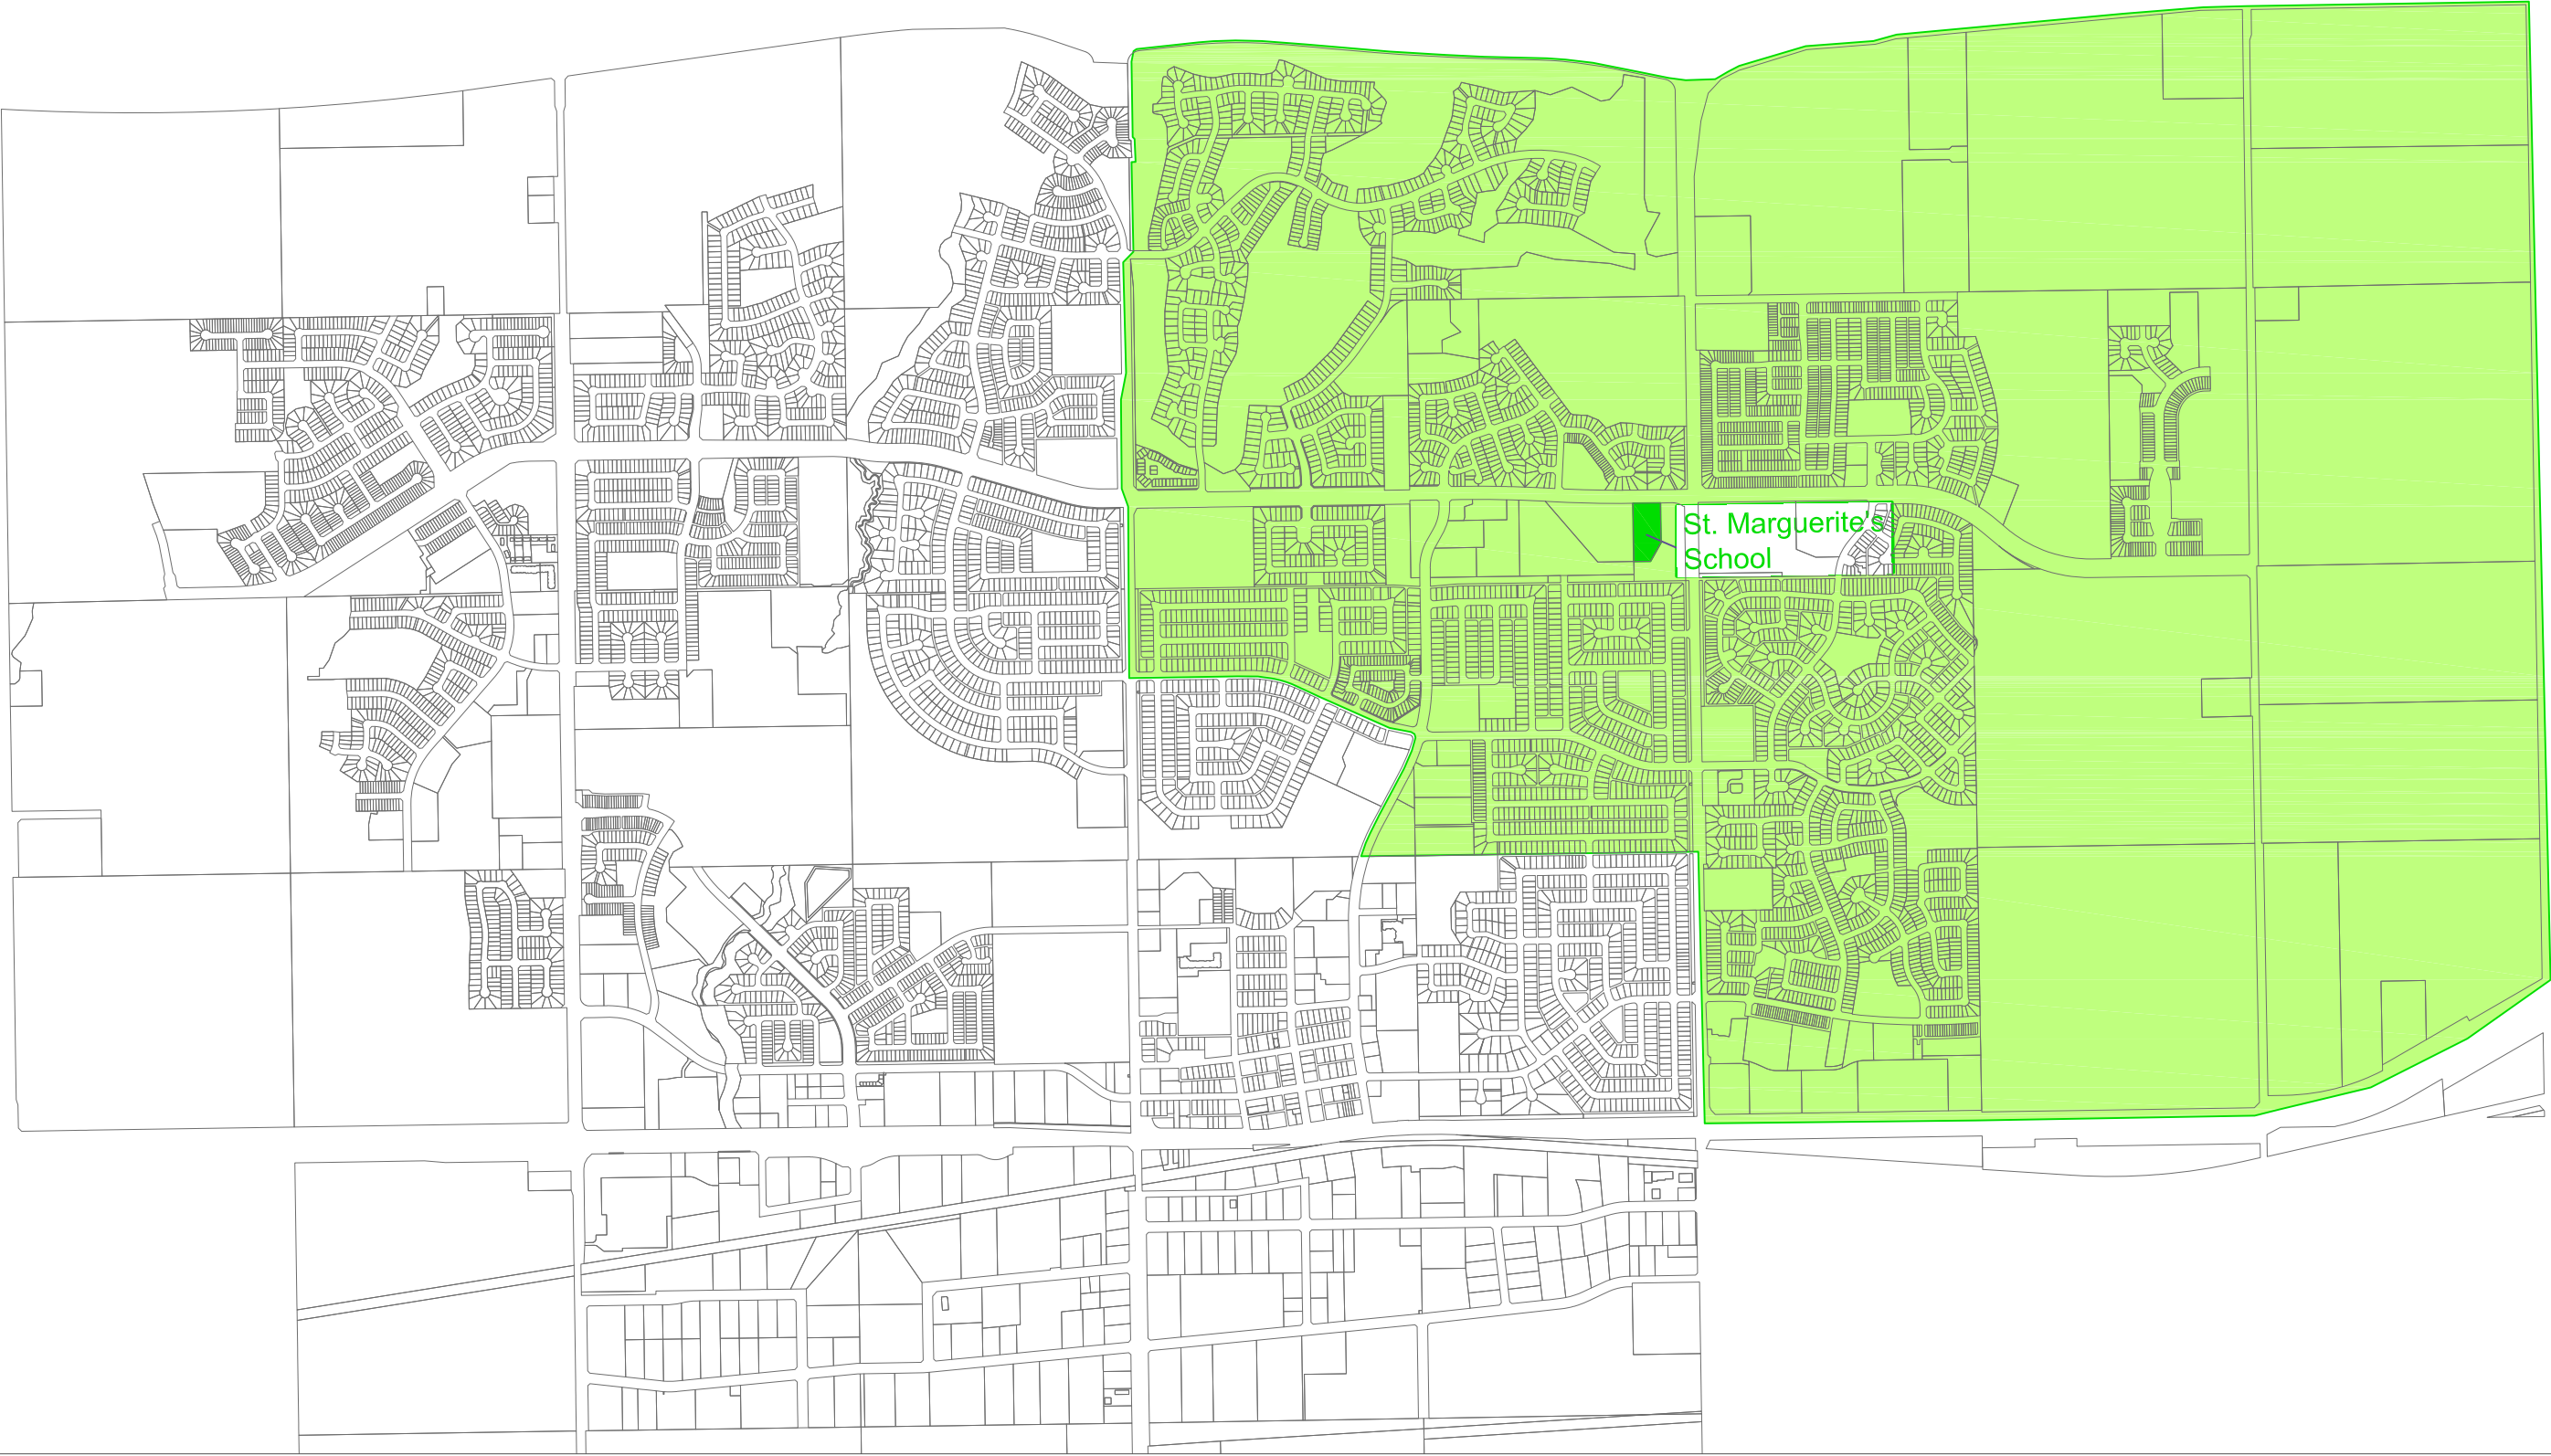

EVERGREEN CATHOLIC REGIONAL DIVISION - ST. MARGUERITES BOUNDARY MAP

UPDATED JANUARY 2012

MAP SCALE 1:20000

LEGEND

-  School Boundary
-  School